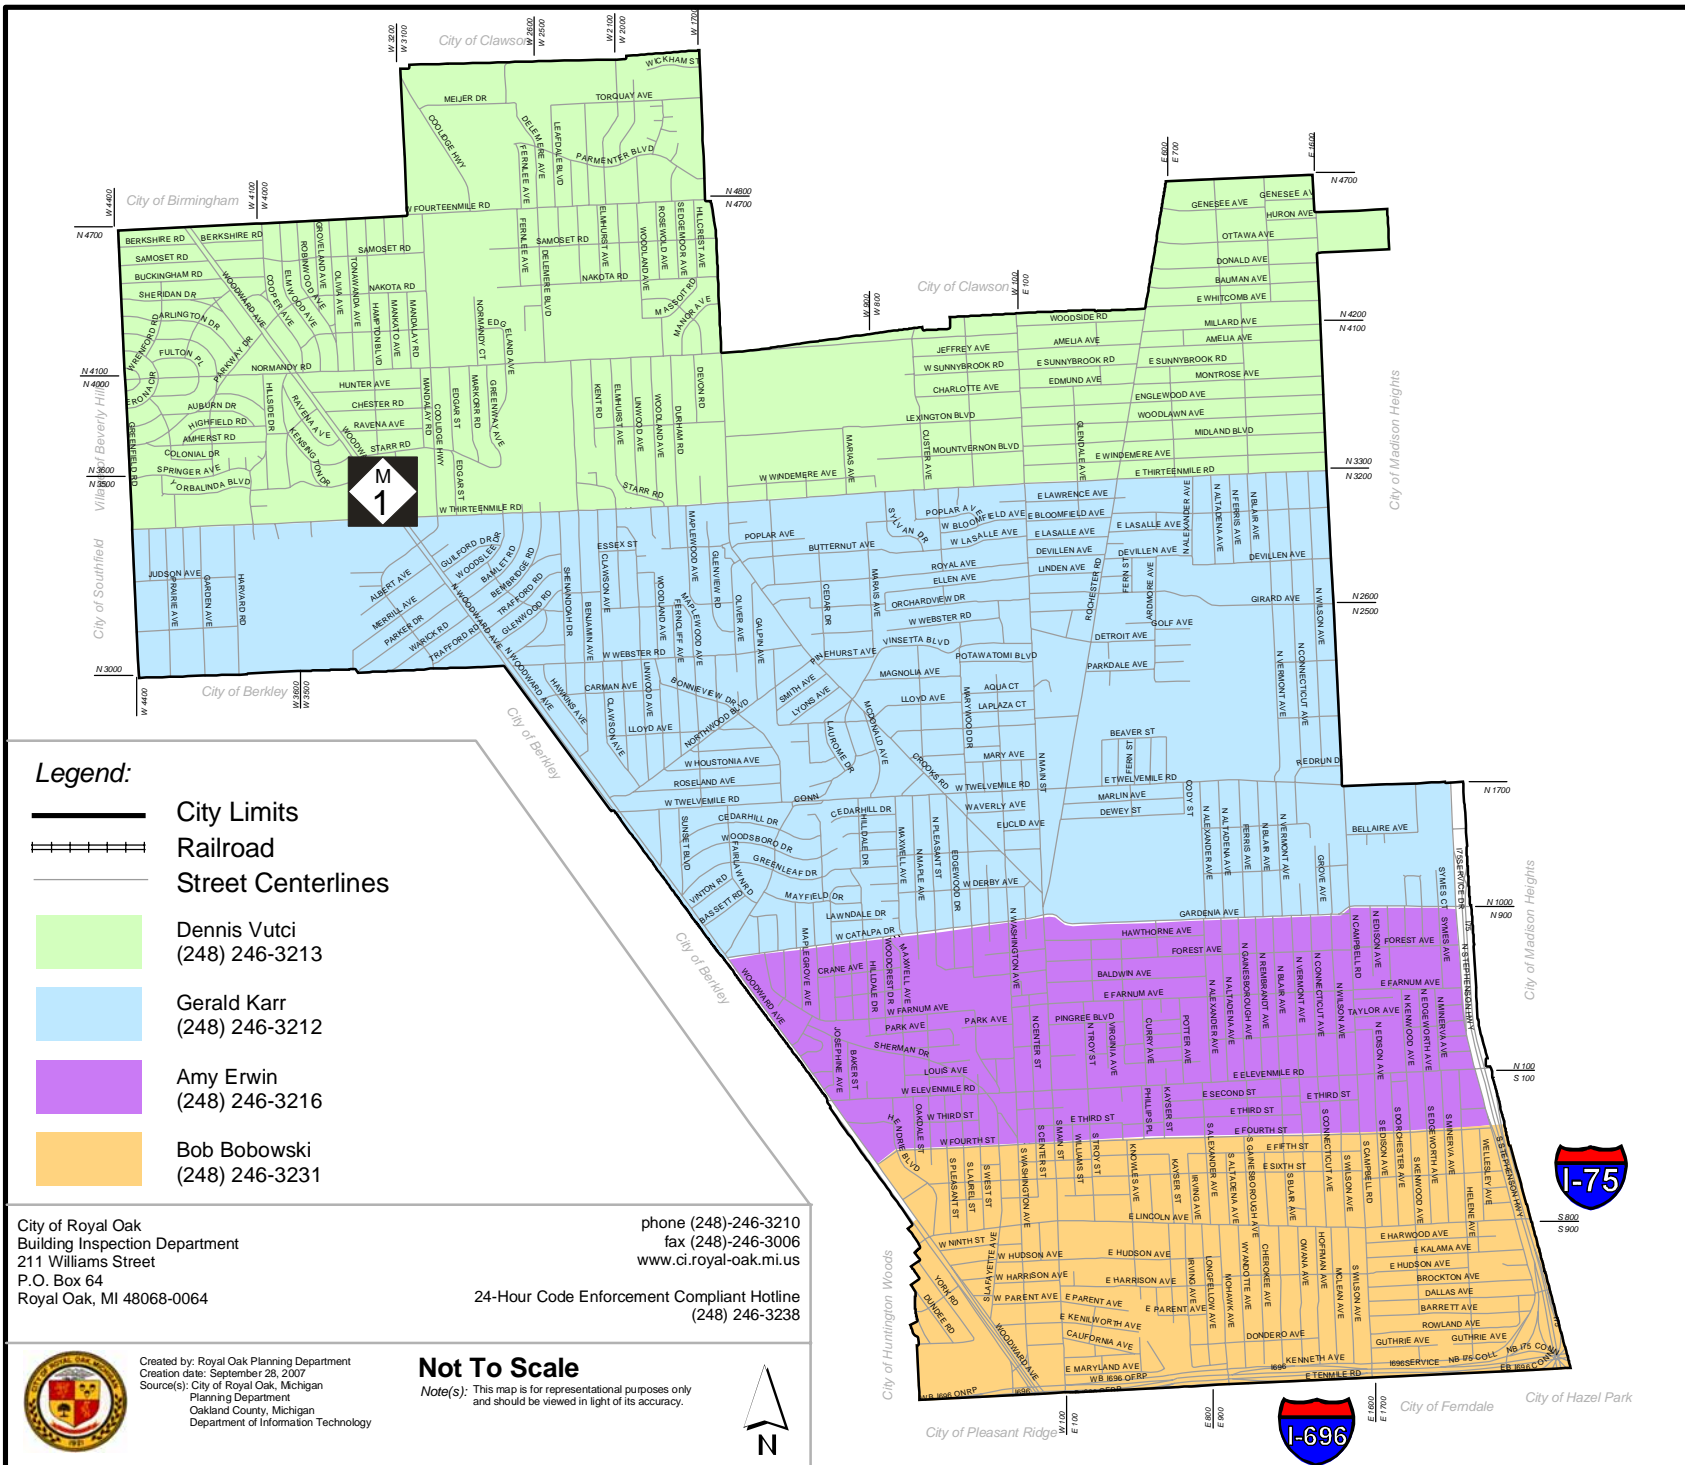

Code Enforcement Areas

City of Royal Oak, Michigan