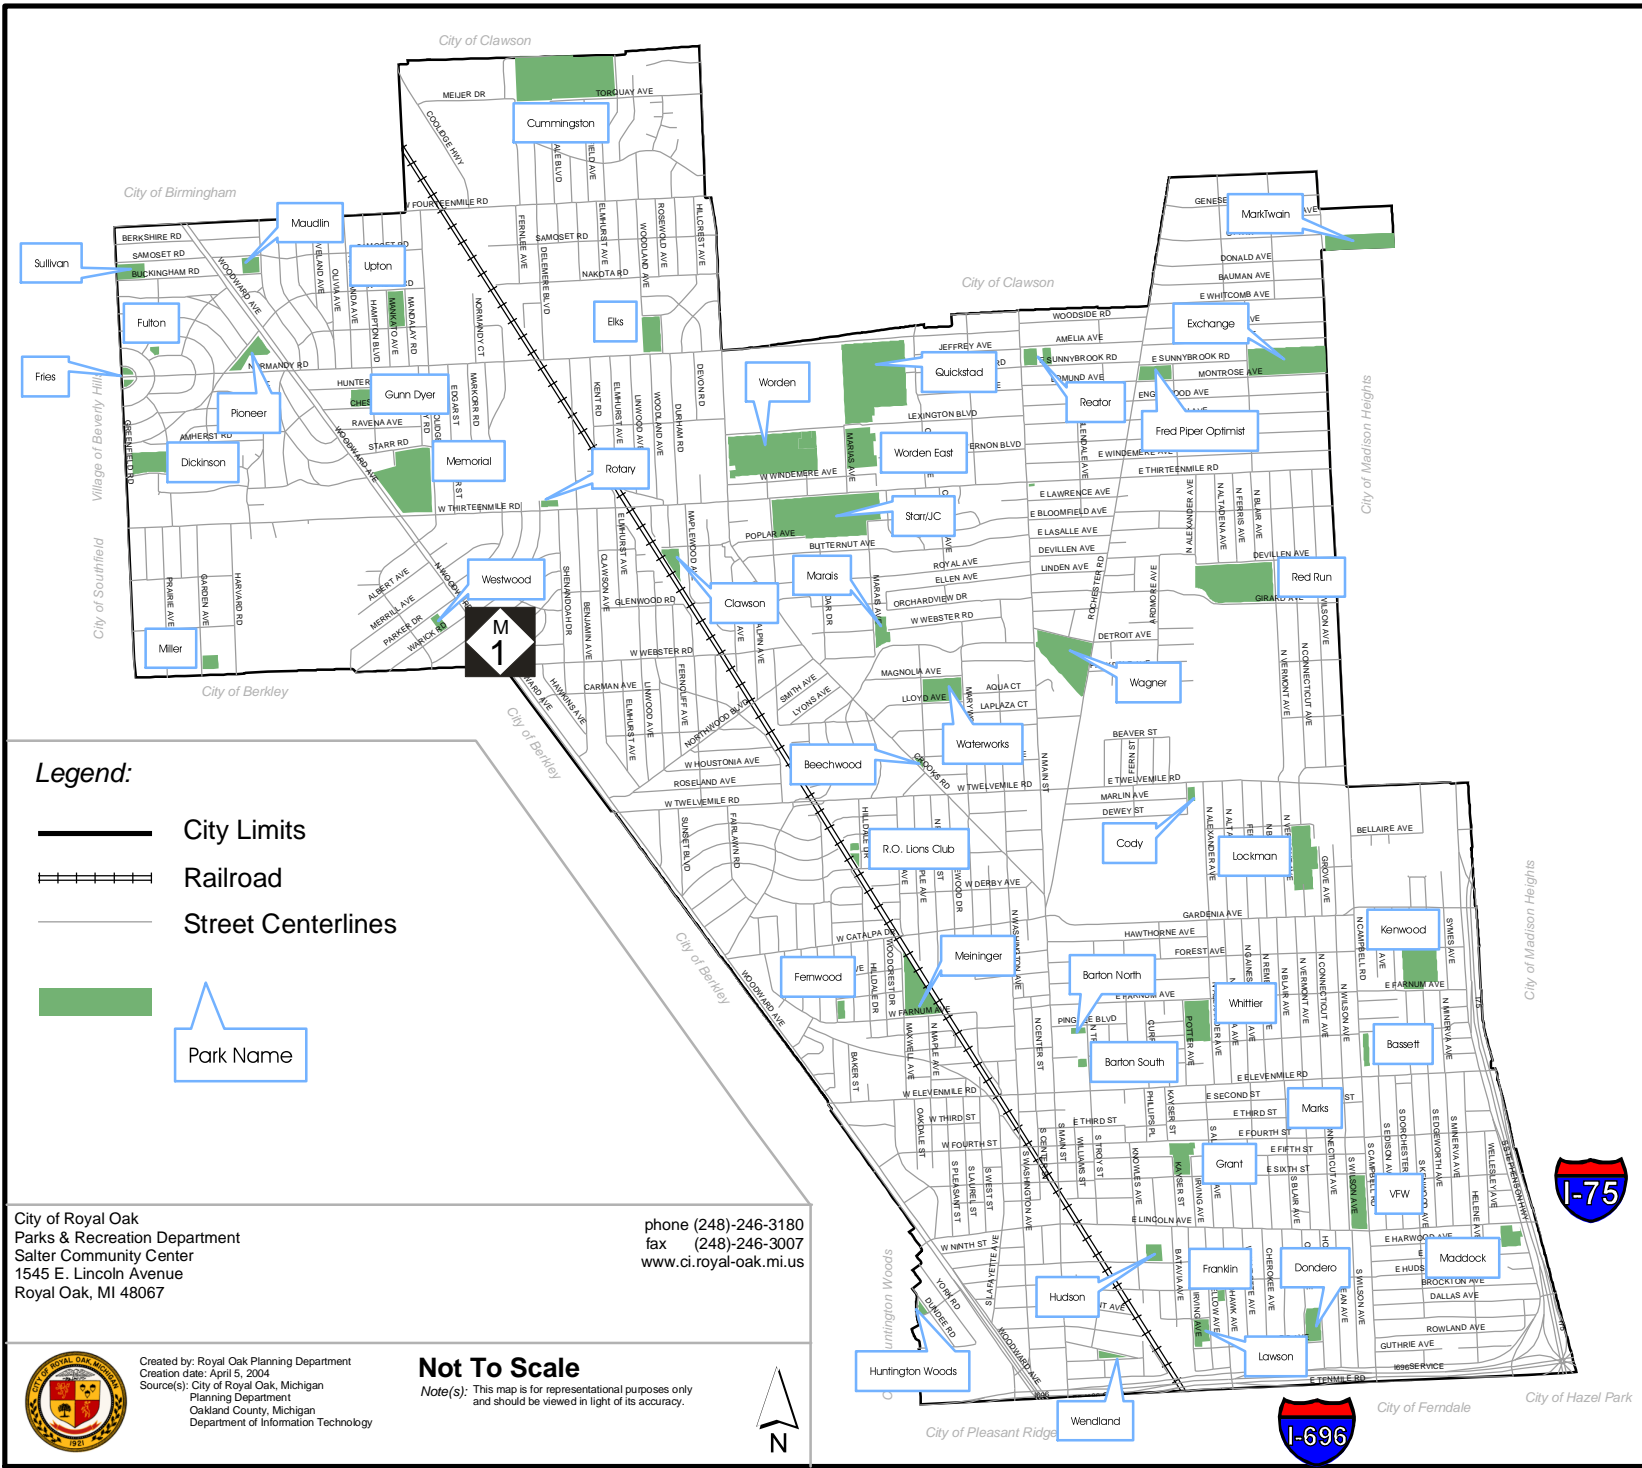

Municipal Parks Map

w/ Streets

City of Royal Oak, Michigan

Legend:

- City Limits
- Railroad
- Street Centerlines
- Park Name

City of Royal Oak
Parks & Recreation Department
Salter Community Center
1545 E. Lincoln Avenue
Royal Oak, MI 48067

phone (248)-246-3180
fax (248)-246-3007
www.ci.royal-oak.mi.us

Not To Scale
Note(s): This map is for representational purposes only
and should be viewed in light of its accuracy.