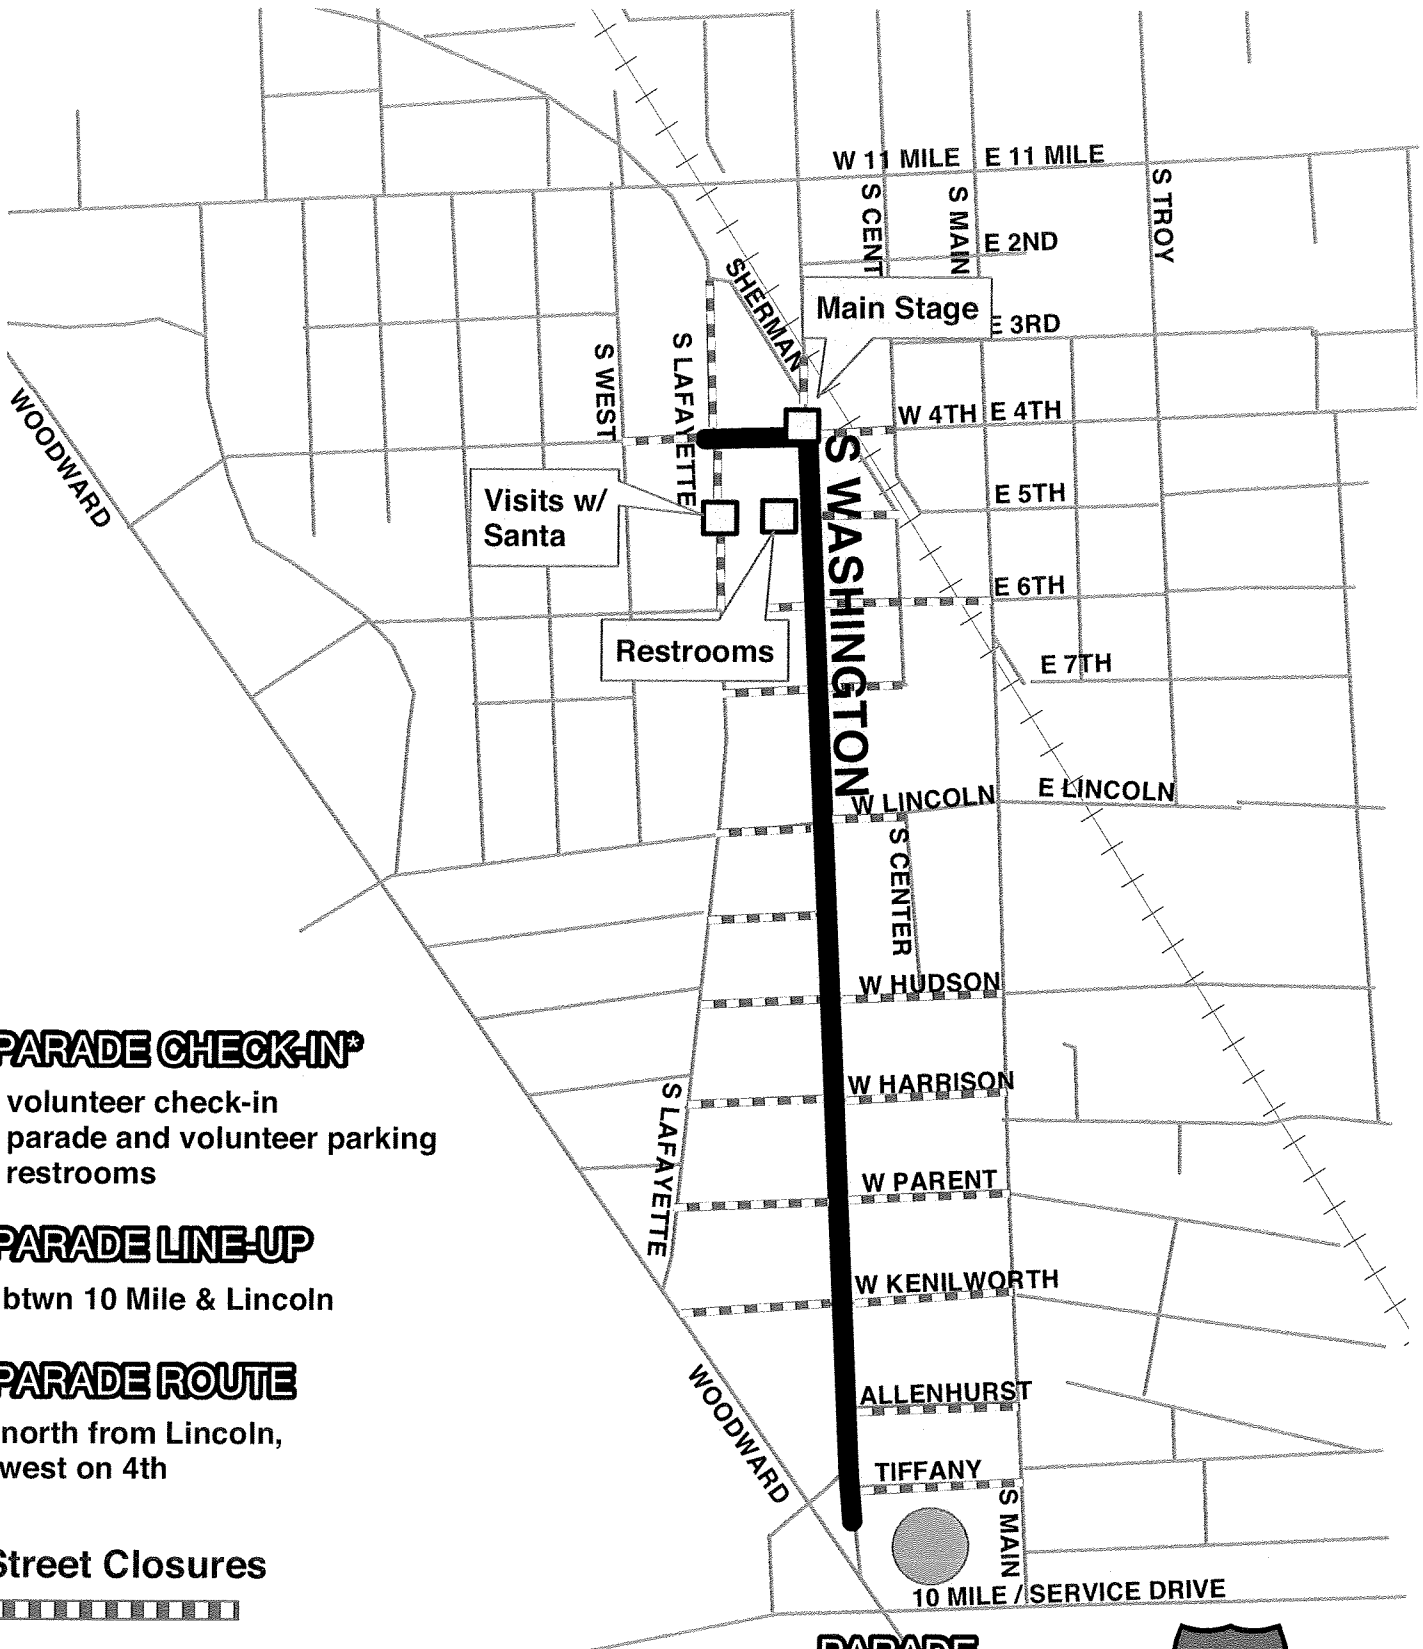

# HOLIDAY MAGIC PARADE ROUTE

NOVEMBER 20, 2010  
10 AM

## PARADE LINE-UP

- btwn 10 Mile & Lincoln

## PARADE ROUTE

- north from Lincoln,  
west on 4th

WASHINGTON

SEVENTH

SCAMPER PARTICIPANTS FINISH  
AND ARE DIRECTED WEST ON  
SEVENTH TO REFRESHMENTS

LINCOLN

SCAMPER PARTICIPANTS LINE UP IN  
CENTER OF WASHINGTON FACING NORTH  
WITH PARADE PARTICIPANTS TO THE LEFT  
AND RIGHT—9:15 AM START