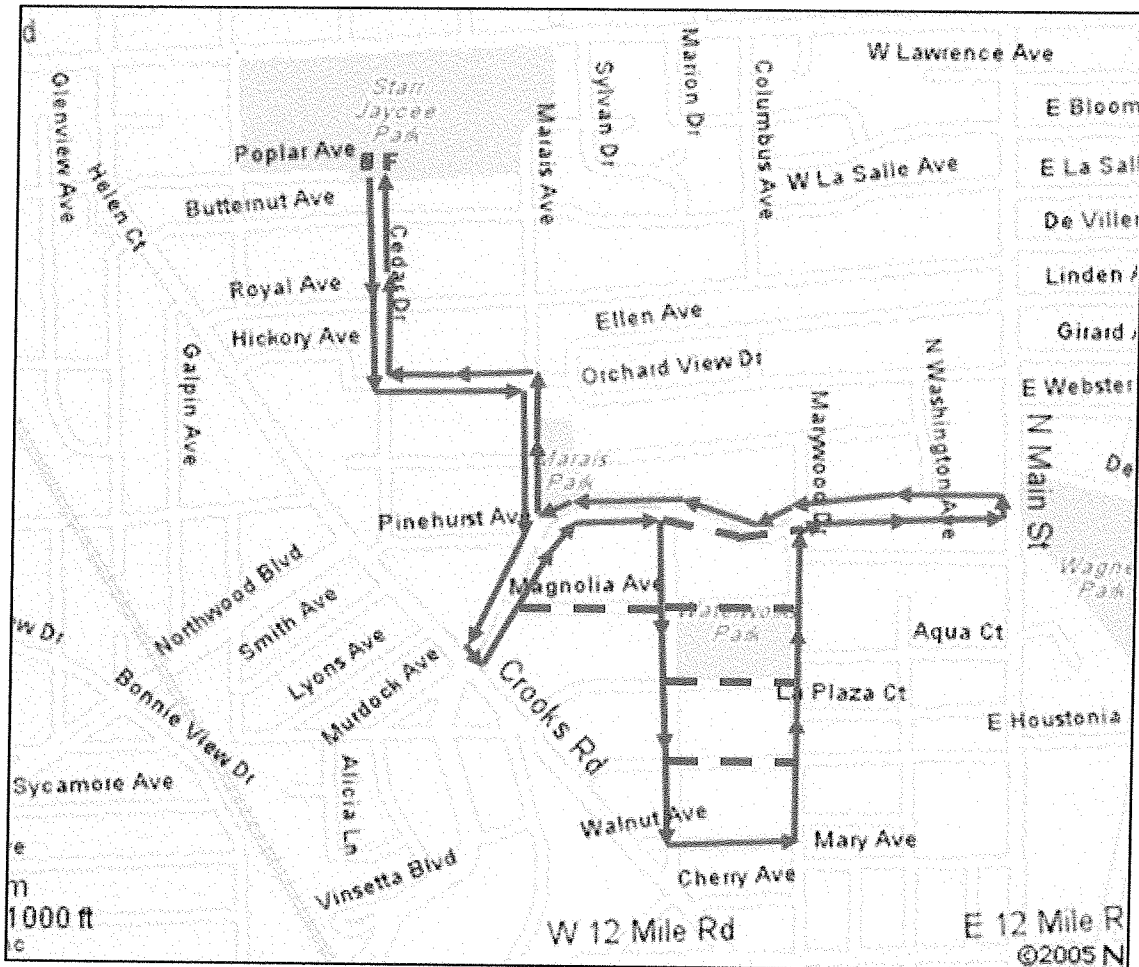

# Fifth Annual MOM Race Saturday, May 1, 2010

## Impacted Road Closures & No Parking Zones

- Race Path: street closures, and no parking from 9:30-11:30 AM\*
- - - Impacted by associated street closures. No thru traffic.

**\*Note: The Department of Public Service (DPS) will stake the race course with no parking signs the Friday before the race. Please take note and park your vehicle(s) in your driveway or another permitted location on Friday night. The Royal Oak Police Department (ROPD) can and will ticket, tow, and/or impound vehicles that are still parked along the course on Saturday morning before the race. All enforcement decisions are made by ROPD officials on the grounds of public safety.**