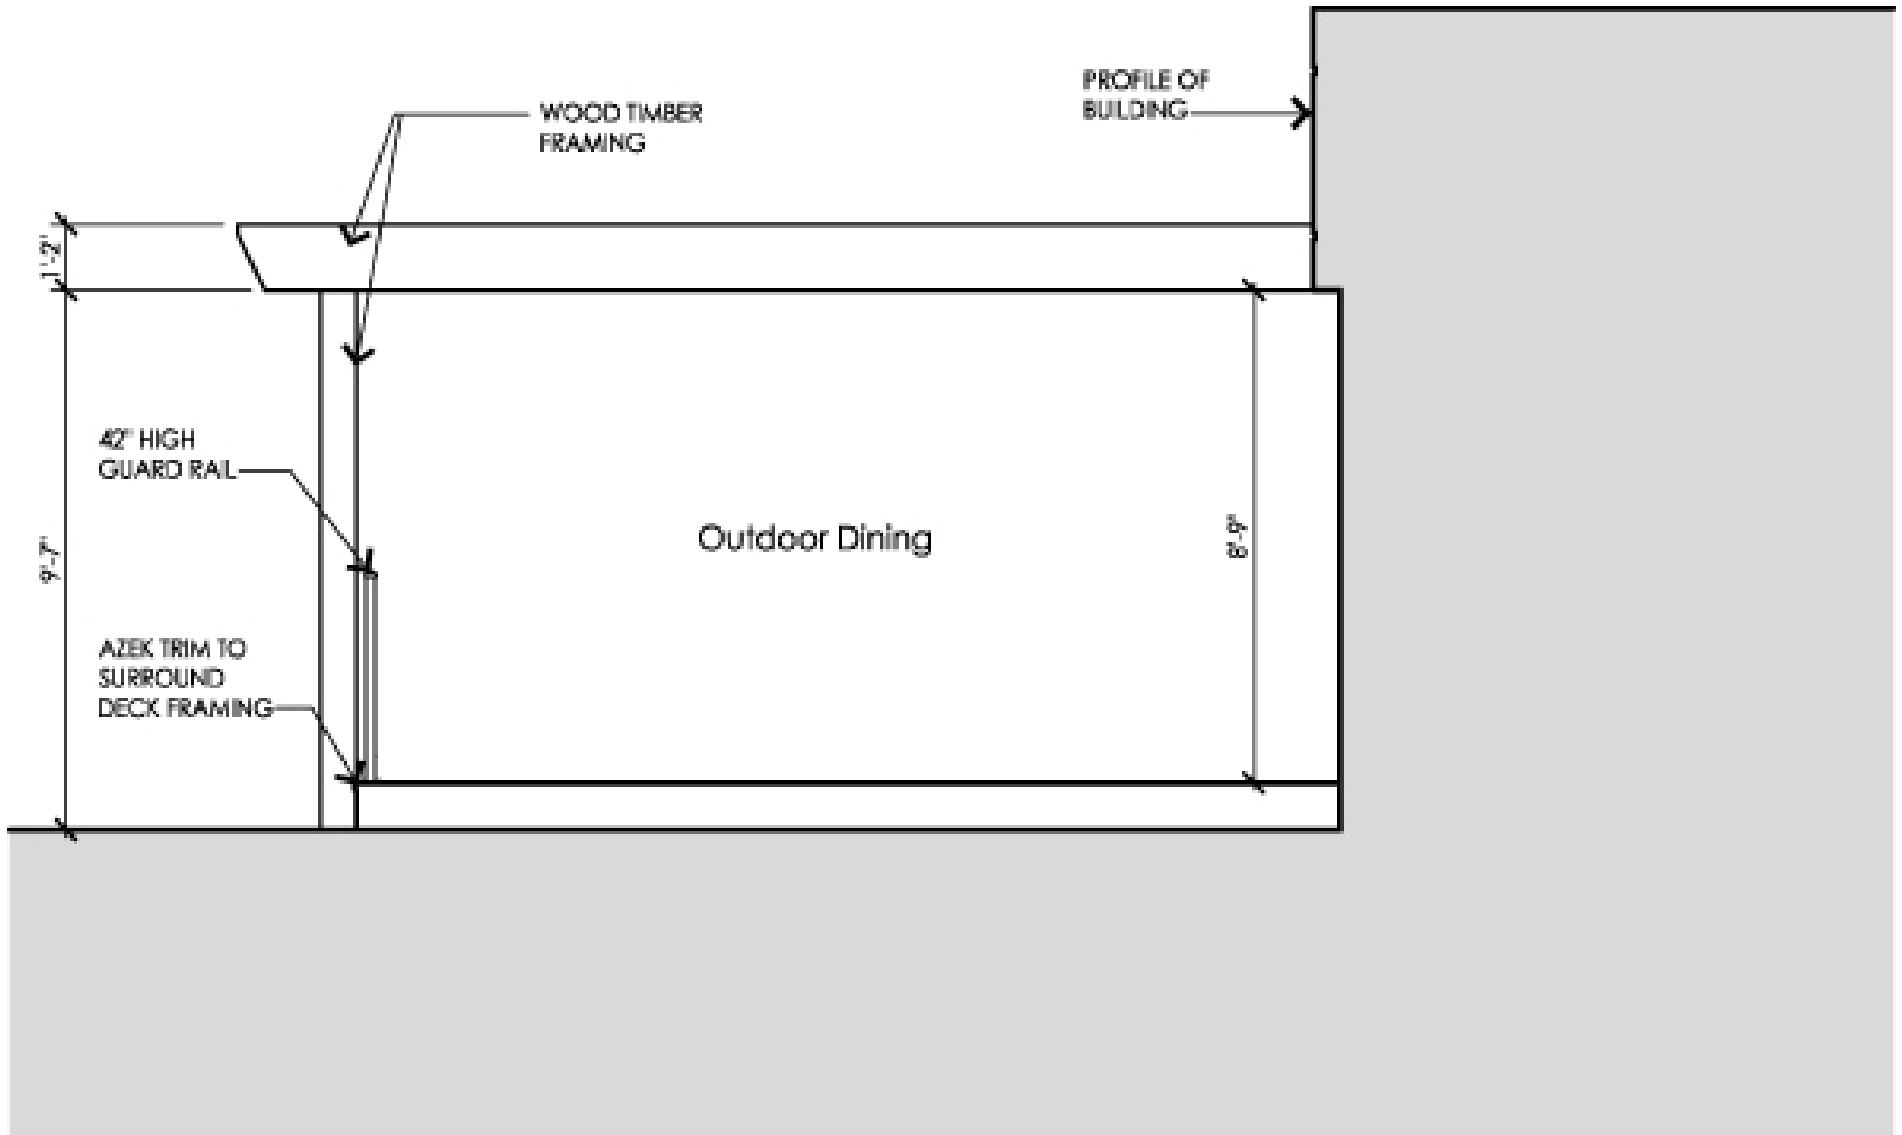

Krieger Associates
1412 E. 11 Mile Rd.
Royal Oak MI 48067
P. 248-414-9270
F. 248-414-9275
kriegerarchdesign.com

Side Elevation / Section
The Rock on 3rd